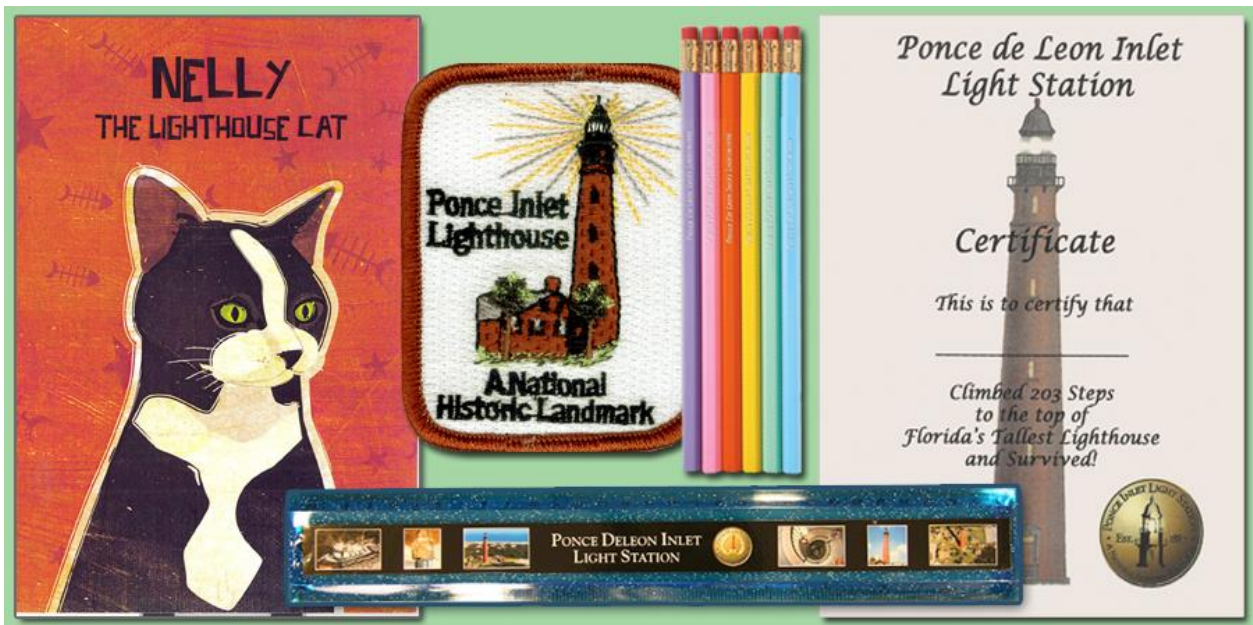

Ponce de Leon Inlet Lighthouse Student Souvenir Bags

Order now and save time and money on the purchase of Lighthouse Souvenirs during you next school visit. At only \$5 each, students save more than 50% off regular retail cost. Each souvenir bag contains the following*:

- 1 – “I Climbed” Certificate
- 1 – 12” Ponce Inlet Lighthouse ruler
- 1 – Ponce Inlet Lighthouse Post Card
- 1 – Ponce Inlet Lighthouse Pencil
- 1 – Ponce Inlet Lighthouse Patch
- 1 – FREE Child’s Admission Ticket (good for a future visit to the lighthouse)